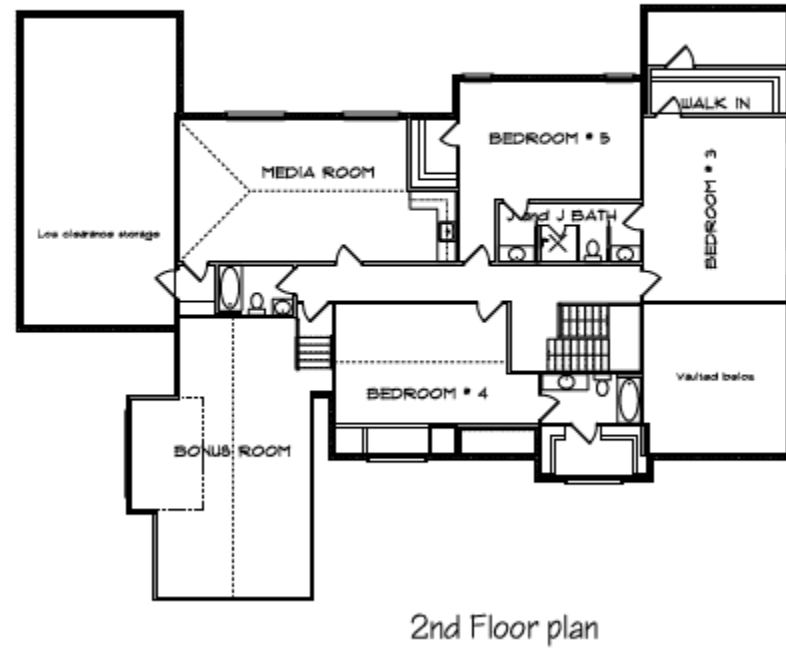

**Superior**  
Custom Homes  
& Remodeling

*THE AVA*

MAIN FLOOR: 3,025 Sq. Ft.

UPSTAIRS: 2,585 Sq. Ft.

TOTAL HEATED: 5,610 Sq. Ft.

**Superior**  
Custom Homes  
& Remodeling

**Superior**  
Custom Homes  
& Remodeling