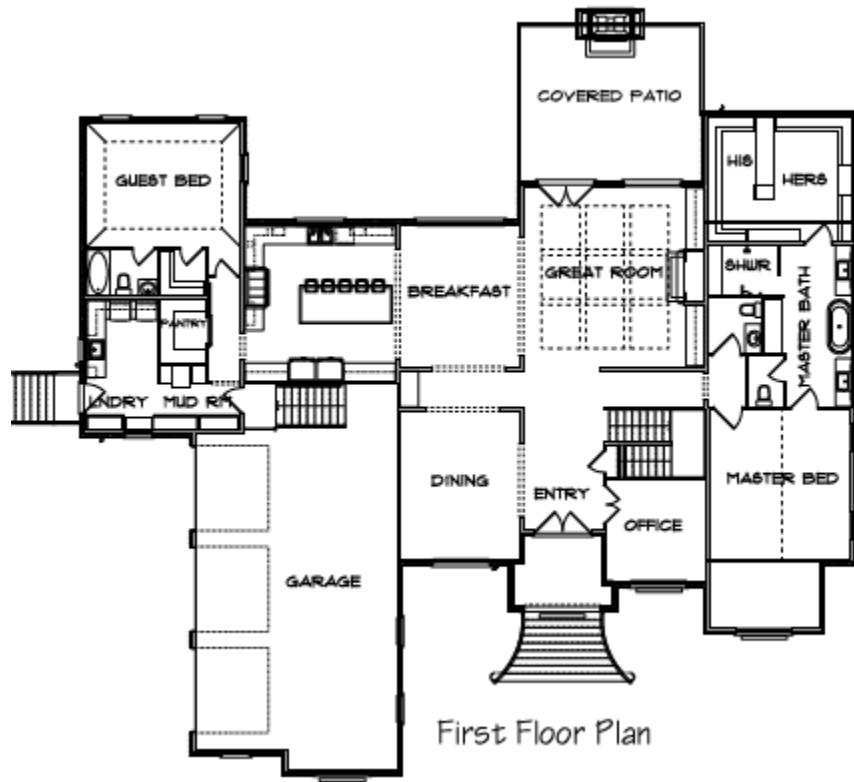

**Superior**  
Custom Homes  
& Remodeling

*THE AVA*

MAIN FLOOR: 3,025 Sq. Ft.

UPSTAIRS: 2,585 Sq. Ft.

TOTAL HEATED: 5,610 Sq. Ft.

**Superior**  
Custom Homes  
& Remodeling

**Superior**  
Custom Homes  
& Remodeling